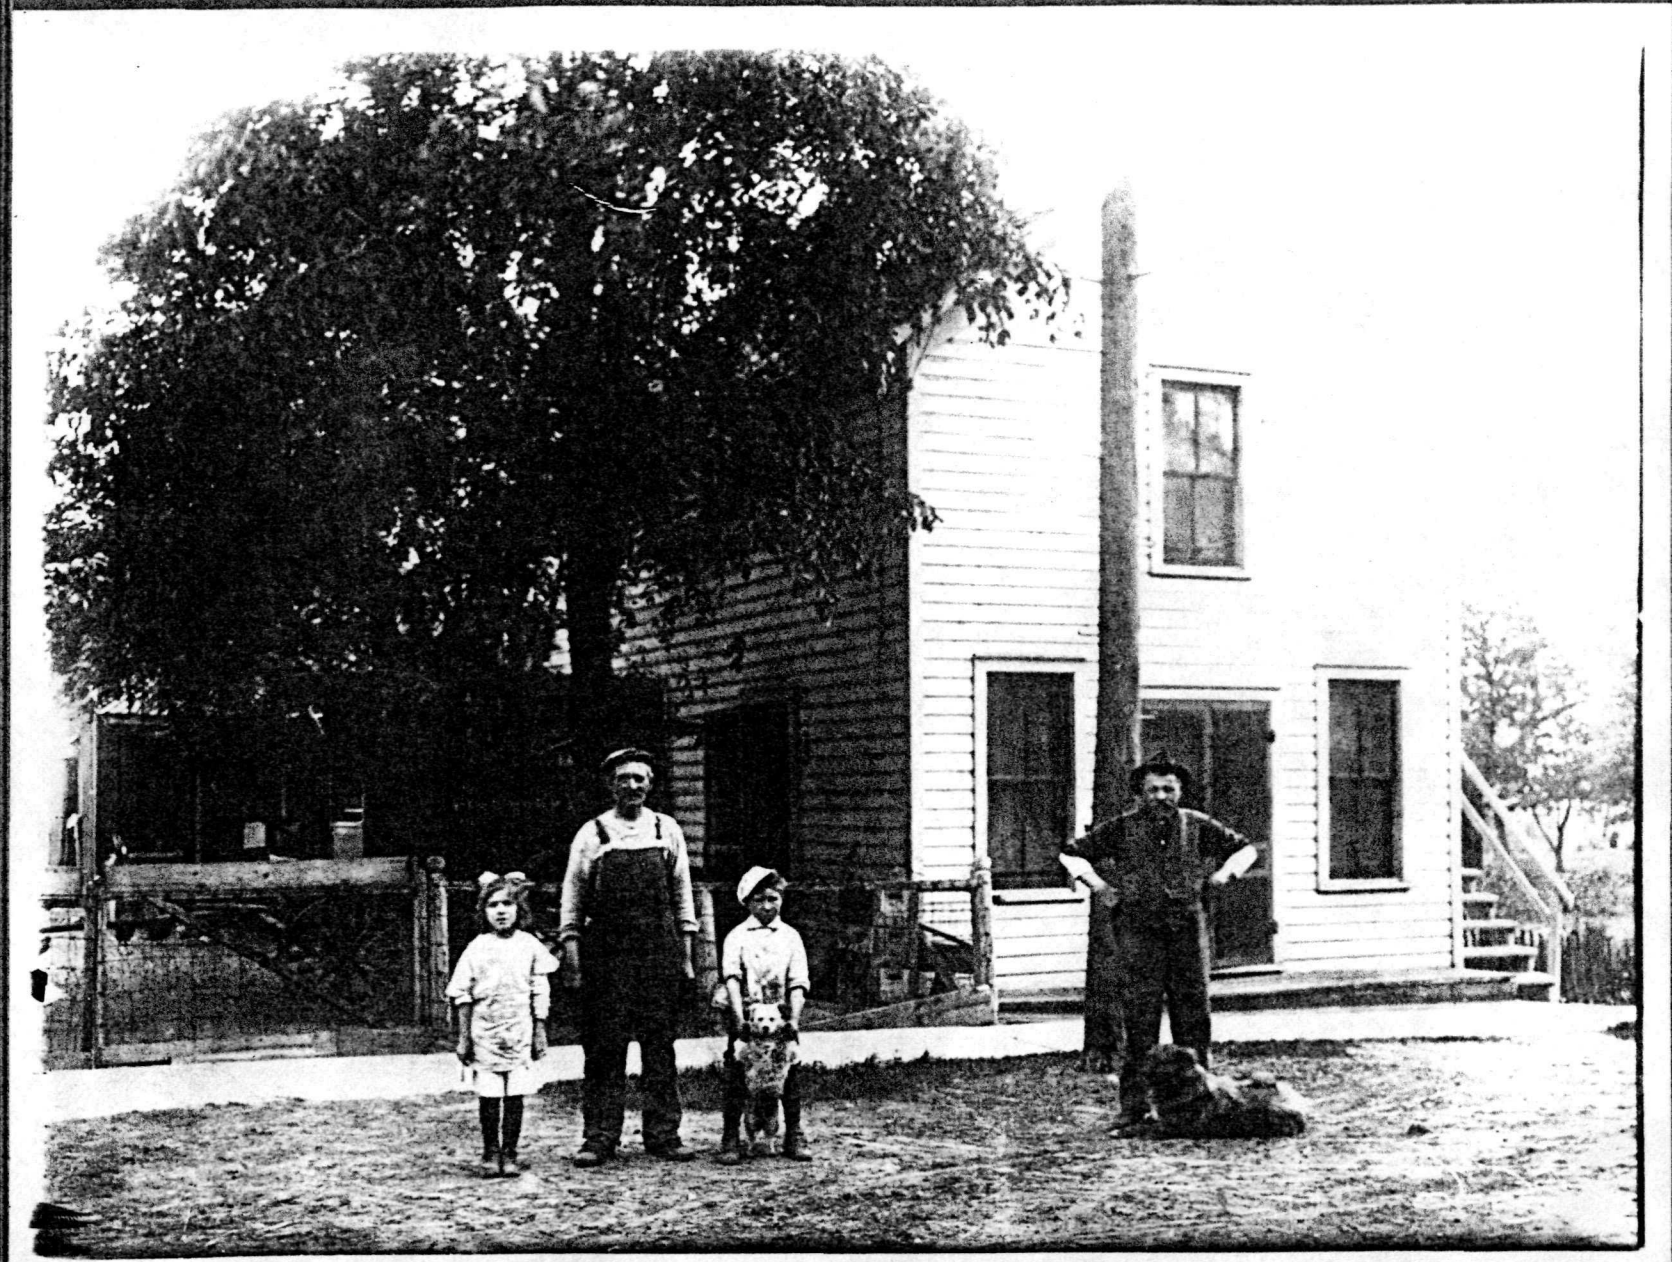

AUG PIEPER  
BLACKSMITHING  
HORSE - SHOEING.

22

8" x 6 $\frac{1}{4}$ " on mat

Aug. Pieper Backsmithing Shop

Photo

72

Donated by Mrs. E. Pieper

PHOTO #70